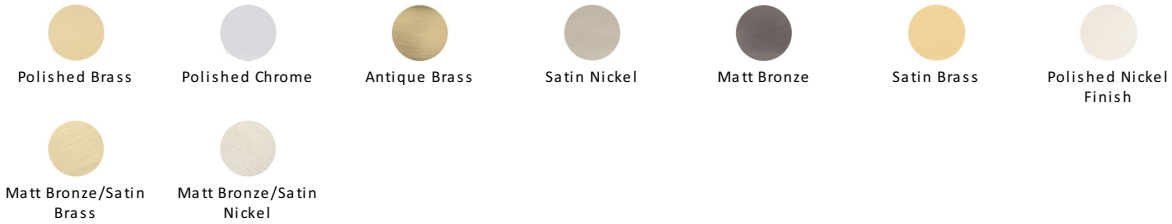

## Hexagon Cabinet Knob with Rose

C4345 38-PC

Heritage Brass Cabinet Knob Hexagon Design with Rose 38mm Polished Chrome finish

**Material:**  
Solid Brass

**Finish:**  
Polished Chrome

### Available Finishes

### Available Sizes

### About the Finish

**Polished Chrome**

A bold, contemporary finish; low maintenance and easy to clean. The mirror effect reflects light and colour and will complement any colour scheme