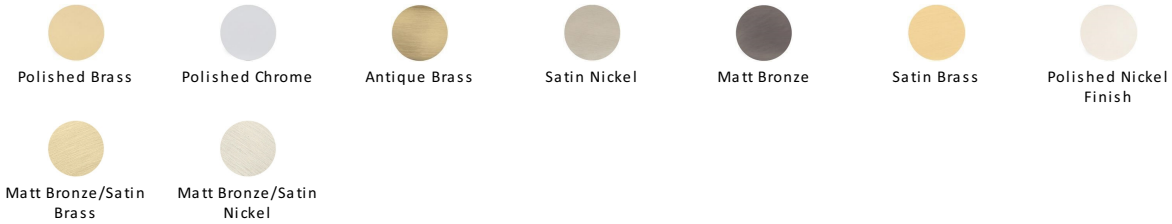

Hexagon Cabinet Knob with Rose

C4345 38-PC

Heritage Brass Cabinet Knob Hexagon Design with Rose 38mm Polished Chrome finish

Material:
Solid Brass

Finish:
Polished Chrome

Available Finishes

Available Sizes

Product Dimensions (All dimensions are in millimeters unless otherwise indicated)

Projection 32 **Maximum Diameter** 38 **Base** 20

About the Finish

Polished Chrome

A bold, contemporary finish; low maintenance and easy to clean. The mirror effect reflects light and colour and will complement any colour scheme