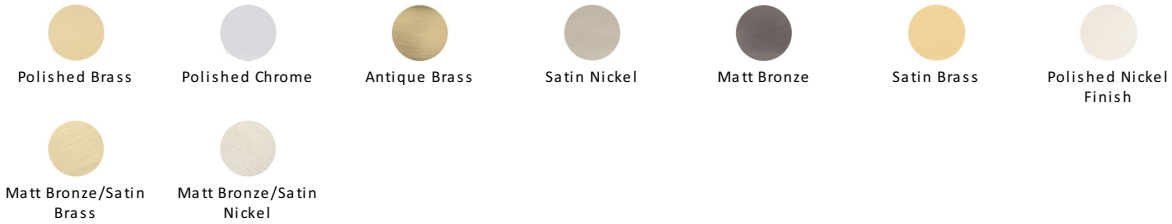

Hexagon Cabinet Knob with Rose

C4345 38-BSB

Heritage Brass Cabinet Knob Hexagon Design with Rose 38mm Matt Bronze/Satin Brass finish

Material:
Solid Brass

Finish:
Matt Bronze/Satin Brass

Available Finishes