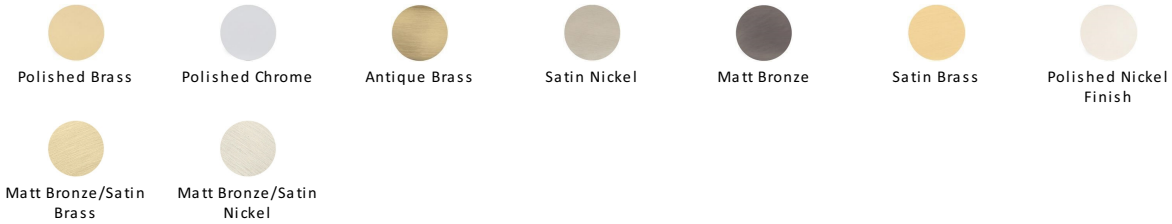

Hexagon Cabinet Knob with Rose

C4345 38-AT

Heritage Brass Cabinet Knob Hexagon Design with Rose 38mm Antique Brass finish

Material:
Solid Brass

Finish:
Antique Brass

Available Finishes

Available Sizes

Product Dimensions (All dimensions are in millimeters unless otherwise indicated)

Projection 32 **Maximum Diameter** 38 **Base** 20

About the Finish

Antique Brass

With russet hues and a brass undertone, this variation on brass retains a warm and mellow character but adds age and maturity by highlighting the variance of shades making each piece both alluring and unique.