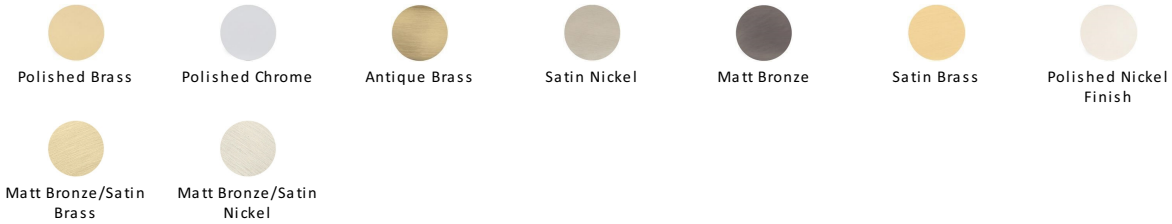

## Hexagon Cabinet Knob with Rose

C4345 32-SN

Heritage Brass Cabinet Knob Hexagon Design with Rose 32mm Satin Nickel finish

**Material:**  
Solid Brass

**Finish:**  
Satin Nickel

### Available Finishes

### Available Sizes

### About the Finish

**Satin Nickel**

With its honeyed grey tone created by brushed nickel plating on brass, this finish closely matches Stainless Steel but offers a warm and subtle alternative which is popular in traditional and modern décors.