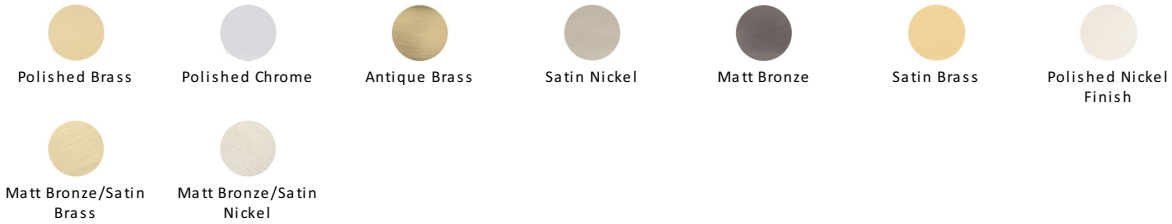

Hexagon Cabinet Knob with Rose

C4345 32-SB

Heritage Brass Cabinet Knob Hexagon Design with Rose 32mm Satin Brass finish

Material:
Solid Brass

Finish:
Satin Brass

Available Finishes

Available Sizes

Product Dimensions (All dimensions are in millimeters unless otherwise indicated)

Projection 32 **Maximum Diameter** 32 **Base** 20

About the Finish

Satin Brass

A modern alternative to the traditional polished brass, this attractive brushed texture beautifully mellows and adds warmth to both a traditional and a soft contemporary décor.