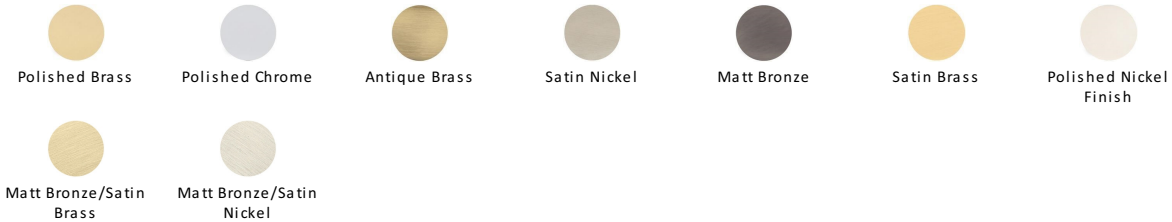

Hexagon Cabinet Knob with Rose

C4345 32-SB

Heritage Brass Cabinet Knob Hexagon Design with Rose 32mm Satin Brass finish

Material:
Solid Brass

Finish:
Satin Brass

Available Finishes

Available Sizes

Product Dimensions (All dimensions are in millimeters unless otherwise indicated)

Projection	32	Maximum Diameter	32	Base	20
-------------------	----	-------------------------	----	-------------	----

About the Finish

Satin Brass

A modern alternative to the traditional polished brass, this attractive brushed texture beautifully mellows and adds warmth to both a traditional and a soft contemporary décor.