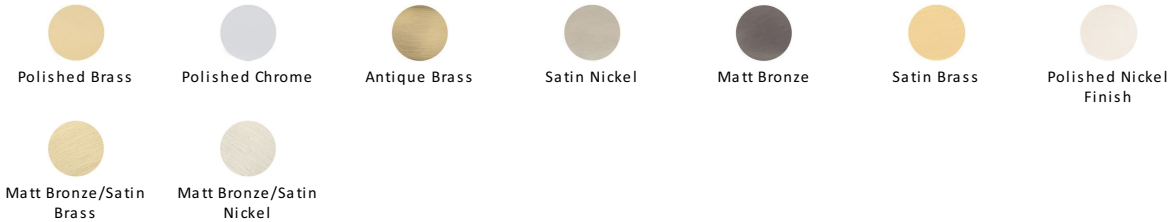

Hexagon Cabinet Knob with Rose

C4345 32-PC

Heritage Brass Cabinet Knob Hexagon Design with Rose 32mm Polished Chrome finish

Material:
Solid Brass

Finish:
Polished Chrome

Available Finishes

Available Sizes

Product Dimensions (All dimensions are in millimeters unless otherwise indicated)

About the Finish

Polished Chrome

A bold, contemporary finish; low maintenance and easy to clean. The mirror effect reflects light and colour and will complement any colour scheme

Box Contains

- 1 Cabinet Knob
- All fixing screws and fasteners