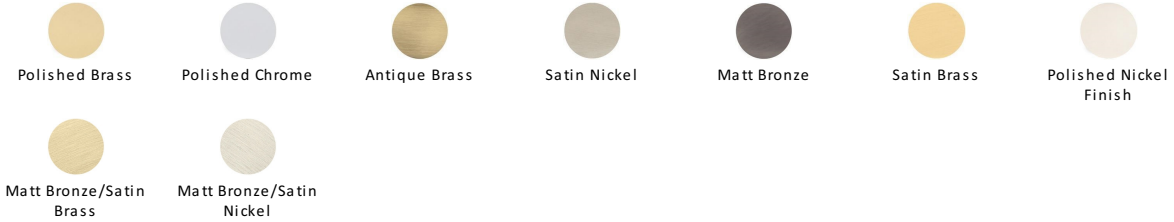

## Hexagon Cabinet Knob with Rose

C4345 32-AT

Heritage Brass Cabinet Knob Hexagon Design with Rose 32mm Antique Brass finish

**Material:**  
Solid Brass

**Finish:**  
Antique Brass

### Available Finishes

### Available Sizes

### About the Finish

**Antique Brass**

With russet hues and a brass undertone, this variation on brass retains a warm and mellow character but adds age and maturity by highlighting the variance of shades making each piece both alluring and unique.