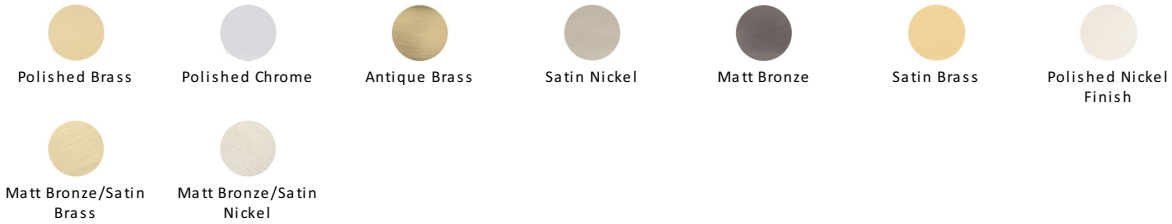

Hexagon Cabinet Knob with Rose

C4345 32-AT

Heritage Brass Cabinet Knob Hexagon Design with Rose 32mm Antique Brass finish

Material:
Solid Brass

Finish:
Antique Brass

Available Finishes

Available Sizes

Product Dimensions (All dimensions are in millimeters unless otherwise indicated)

Projection 32 **Maximum Diameter** 32 **Base** 20

About the Finish

Antique Brass

With russet hues and a brass undertone, this variation on brass retains a warm and mellow character but adds age and maturity by highlighting the variance of shades making each piece both alluring and unique.