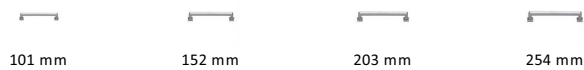

Square Vintage Cabinet Pull Handle

C3964 254-SC

Heritage Brass Cabinet Pull Square Vintage Design 254mm CTC Satin Chrome Finish

Material:
Solid Brass

Finish:
Satin Chrome

Available Finishes

Available Sizes

Product Dimensions (All dimensions are in millimeters unless otherwise indicated)

Length	272	CTC	254	Width	9	Projection	30
Base	18						

About the Finish

Satin Chrome

The brush marks of satin chrome will appeal to those who favour an industrial yet contemporary chrome finish. Satin Chrome Finish is also less prone to finger marks than polished chrome.