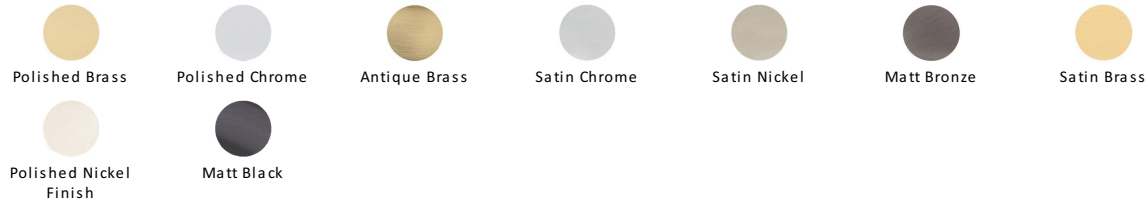

Square Vintage Cabinet Pull Handle

C3964 203-SC

Heritage Brass Cabinet Pull Square Vintage Design 203mm CTC Satin Chrome Finish

Material:
Solid Brass

Finish:
Satin Chrome

Available Finishes

Available Sizes

Product Dimensions (All dimensions are in millimeters unless otherwise indicated)

Length	221	CTC	203	Width	9	Projection	30
Base	18						

About the Finish

Satin Chrome

The brush marks of satin chrome will appeal to those who favour an industrial yet contemporary chrome finish. Satin Chrome Finish is also less prone to finger marks than polished chrome.