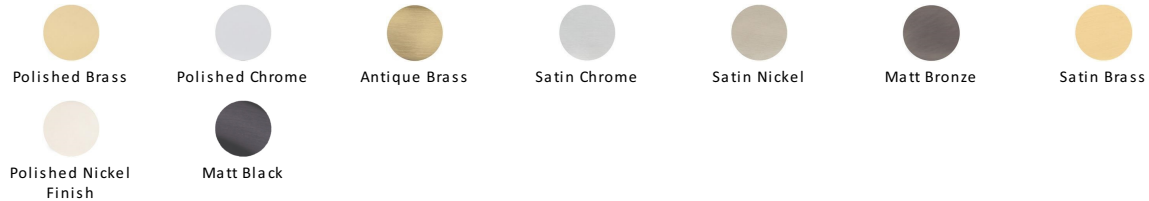

## Square Vintage Cabinet Pull Handle

C3964 203-PC

Heritage Brass Cabinet Pull Square Vintage Design 203mm CTC Polished Chrome Finish

**Material:**  
Solid Brass

**Finish:**  
Polished Chrome

### Available Finishes

### Available Sizes

#### Polished Chrome

A bold, contemporary finish; low maintenance and easy to clean. The mirror effect reflects light and colour and will complement any colour scheme