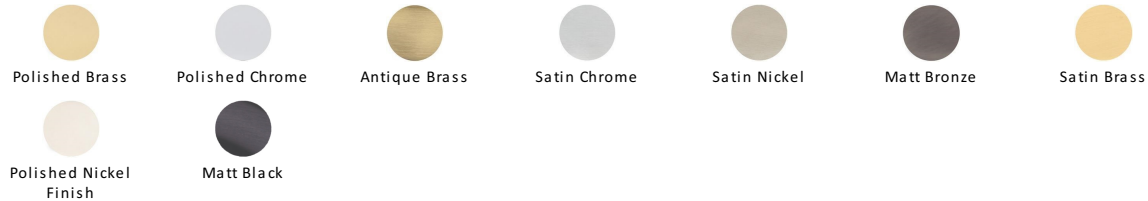

Square Vintage Cabinet Pull Handle

C3964 203-PC

Heritage Brass Cabinet Pull Square Vintage Design 203mm CTC Polished Chrome Finish

Material:
Solid Brass

Finish:
Polished Chrome

Available Finishes

Available Sizes

Product Dimensions (All dimensions are in millimeters unless otherwise indicated)

Length	221	CTC	203	Width	9	Projection	30
Base	18						

About the Finish

Polished Chrome

A bold, contemporary finish; low maintenance and easy to clean. The mirror effect reflects light and colour and will complement any colour scheme