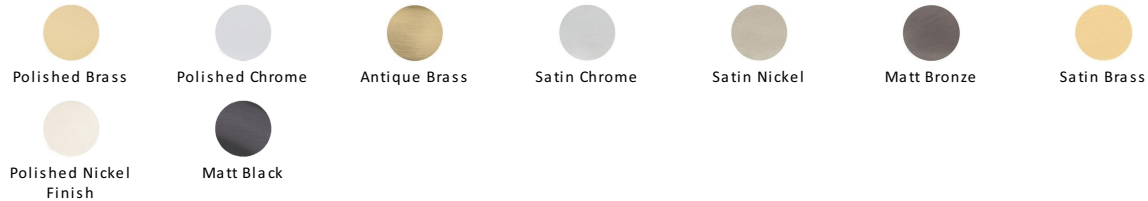

## Square Vintage Cabinet Pull Handle

C3964 203-MB

Heritage Brass Cabinet Pull Square Vintage Design 203mm CTC Matt Bronze Finish

**Material:**  
Solid Brass

**Finish:**  
Matt Bronze

### Available Finishes

### Available Sizes

#### Matt Bronze

An aged finish on brass creating a vintage appearance, yet one that also looks outstanding in contemporary schemes. Over a period of time the bronze colour will lighten along any edges and surfaces that are frequently touched and create a naturally aged appearance highlighting frequently touched areas and exposing the brass below.