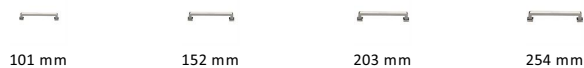

## Square Vintage Cabinet Pull Handle

C3964 152-PNF

Heritage Brass Cabinet Pull Square Vintage Design 152mm CTC Polished Nickel Finish

**Material:**  
Solid Brass

**Finish:**  
Polished Nickel Finish

### Available Sizes

### Product Dimensions (All dimensions are in millimeters unless otherwise indicated)

<b>Length</b>	170	<b>CTC</b>	152	<b>Width</b>	9	<b>Projection</b>	30
<b>Base</b>	18						