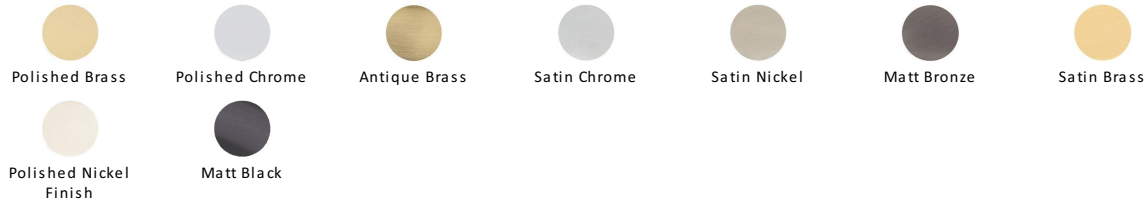

Square Vintage Cabinet Pull Handle

C3964 152-PC

Heritage Brass Cabinet Pull Square Vintage Design 152mm CTC Polished Chrome Finish

Material:
Solid Brass

Finish:
Polished Chrome

Available Finishes

Available Sizes

Product Dimensions (All dimensions are in millimeters unless otherwise indicated)

Length	170	CTC	152	Width	9	Projection	30
Base	18						

About the Finish

Polished Chrome

A bold, contemporary finish; low maintenance and easy to clean. The mirror effect reflects light and colour and will complement any colour scheme