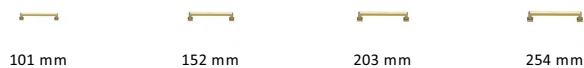

Square Vintage Cabinet Pull Handle

C3964 152-PB

Heritage Brass Cabinet Pull Square Vintage Design 152mm CTC Polished Brass Finish

Material:
Solid Brass

Finish:
Polished Brass

Available Finishes

Available Sizes

Product Dimensions (All dimensions are in millimeters unless otherwise indicated)

Length	170	CTC	152	Width	9	Projection	30
Base	18						

About the Finish

Polished Brass

Warm, mellow with a sense of heritage and comfort this highly polished finish is opulent without being flamboyant. Polished Brass coordinates perfectly with traditional décor.