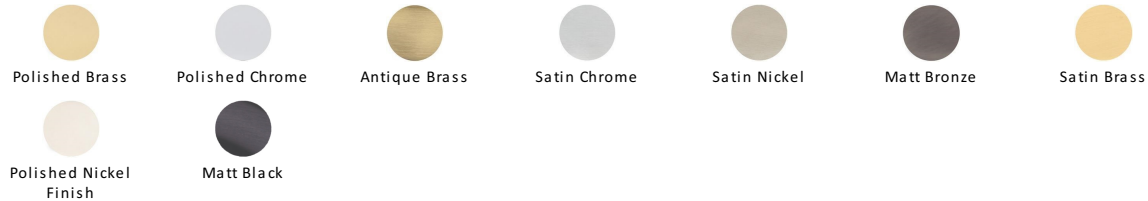

## Square Vintage Cabinet Pull Handle

C3964 101-PB

Heritage Brass Cabinet Pull Square Vintage Design 101mm CTC Polished Brass Finish

**Material:**  
Solid Brass

**Finish:**  
Polished Brass

### Available Finishes

### Available Sizes