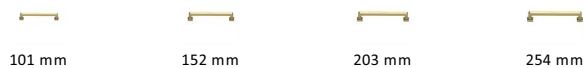

## Square Vintage Cabinet Pull Handle

C3964 101-PB

Heritage Brass Cabinet Pull Square Vintage Design 101mm CTC Polished Brass Finish

**Material:**  
Solid Brass

**Finish:**  
Polished Brass

### Available Sizes

### Product Dimensions (All dimensions are in millimeters unless otherwise indicated)

<b>Length</b>	120	<b>CTC</b>	101	<b>Width</b>	9	<b>Projection</b>	30
<b>Base</b>	18						