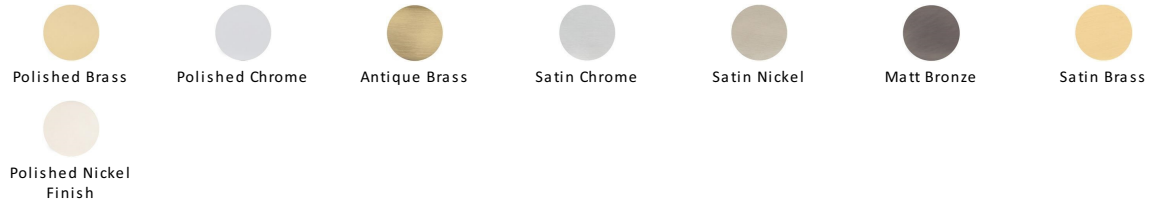

## Henley Traditional Cabinet Pull Handle

C3960 203-SC

Heritage Brass Cabinet Pull Henley Traditional Design 203mm CTC Satin Chrome Finish

**Material:**  
Solid Brass

**Finish:**  
Satin Chrome

### Available Finishes

### Available Sizes

#### Satin Chrome

The brush marks of satin chrome will appeal to those who favour an industrial yet contemporary chrome finish. Satin Chrome Finish is also less prone to finger marks than polished chrome.