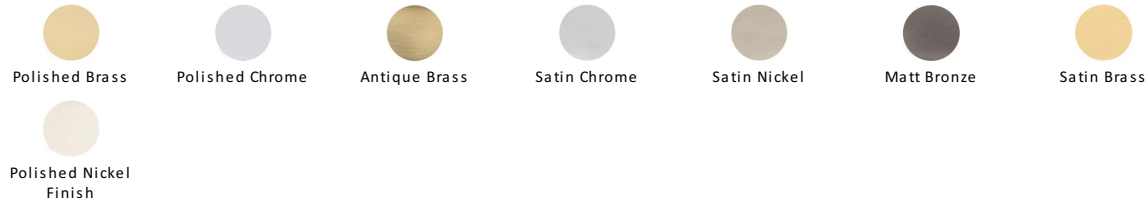

## Henley Traditional Cabinet Pull Handle

C3960 203-PNF

Heritage Brass Cabinet Pull Henley Traditional Design 203mm CTC Polished Nickel Finish

**Material:**

Solid Brass

**Finish:**

Polished Nickel Finish

### Available Finishes

### Available Sizes

### About the Finish

**Polished Nickel Finish**

With its subtle golden hue this is a mellow alternative to polished chrome. The finish is not coated and will oxidise naturally. If not regularly buffed with a soft cloth this finish will subtly change over time by taking on an aged patina.