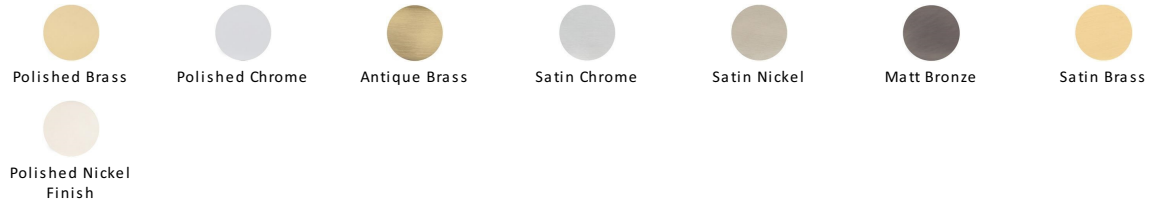

Henley Traditional Cabinet Pull Handle

C3960 203-PC

Heritage Brass Cabinet Pull Henley Traditional Design 203mm CTC Polished Chrome Finish

Material:
Solid Brass

Finish:
Polished Chrome

Available Finishes

Available Sizes

About the Finish

Polished Chrome

A bold, contemporary finish; low maintenance and easy to clean. The mirror effect reflects light and colour and will complement any colour scheme

Useful Information

- If replacing an existing Cabinet Pull it may be simpler to install if you select a pull which matches the existing centre to centre of the screw holes