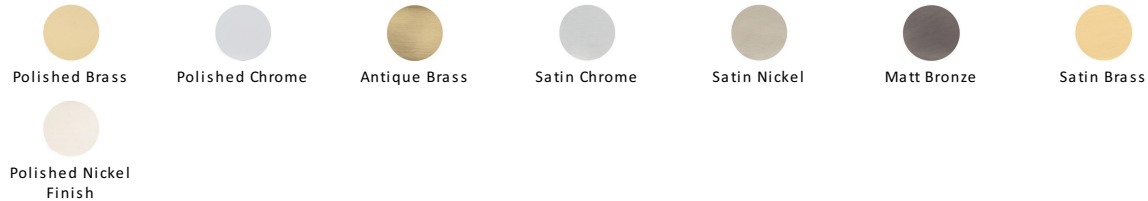

Henley Traditional Cabinet Pull Handle

C3960 203-PC

Heritage Brass Cabinet Pull Henley Traditional Design 203mm CTC Polished Chrome Finish

Material:
Solid Brass

Finish:
Polished Chrome

Available Finishes

Available Sizes

Product Dimensions (All dimensions are in millimeters unless otherwise indicated)

Length	222	CTC	203	Projection	44	Base	19
--------	-----	-----	-----	------------	----	------	----

About the Finish

Polished Chrome

A bold, contemporary finish; low maintenance and easy to clean. The mirror effect reflects light and colour and will complement any colour scheme

Useful Information

- If replacing an existing Cabinet Pull it may be simpler to install if you select a pull which matches the existing centre to centre of the screw holes