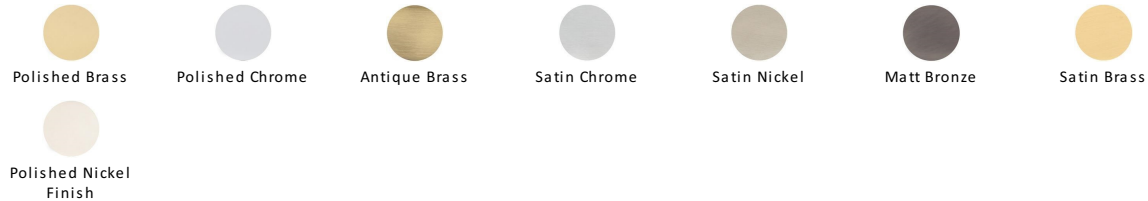

## Henley Traditional Cabinet Pull Handle

C3960 203-PB

Heritage Brass Cabinet Pull Henley Traditional Design 203mm CTC Polished Brass Finish

**Material:**

Solid Brass

**Finish:**

Polished Brass

### Available Finishes

### Available Sizes