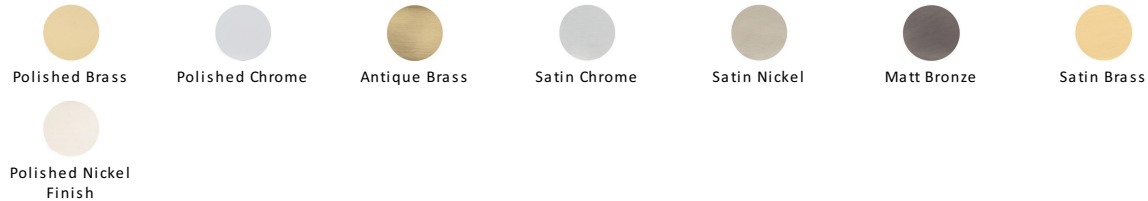

## Henley Traditional Cabinet Pull Handle

C3960 203-PB

Heritage Brass Cabinet Pull Henley Traditional Design 203mm CTC Polished Brass Finish

**Material:**  
Solid Brass

**Finish:**  
Polished Brass

### Available Finishes

### Available Sizes