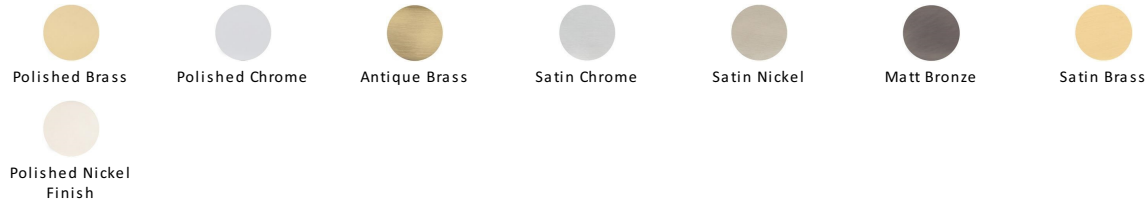

Henley Traditional Cabinet Pull Handle

C3960 203-PB

Heritage Brass Cabinet Pull Henley Traditional Design 203mm CTC Polished Brass Finish

Material:
Solid Brass

Finish:
Polished Brass

Available Finishes

Available Sizes

Product Dimensions (All dimensions are in millimeters unless otherwise indicated)

Length	222	CTC	203	Projection	44	Base	19
--------	-----	-----	-----	------------	----	------	----

About the Finish

Polished Brass

Warm, mellow with a sense of heritage and comfort this highly polished finish is opulent without being flamboyant. Polished Brass coordinates perfectly with traditional décor.

Useful Information

- If replacing an existing Cabinet Pull it may be simpler to install if you select a pull which matches the existing centre to centre of the screw holes