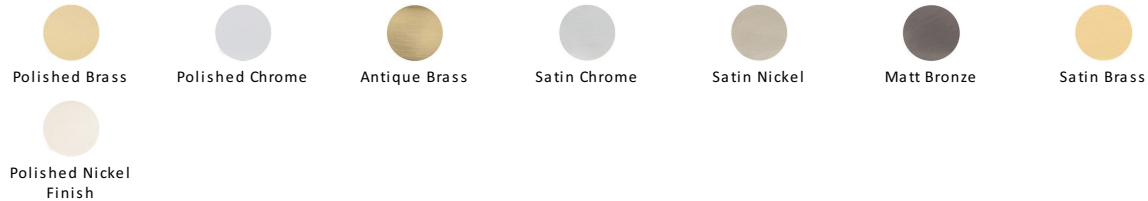

## Henley Traditional Cabinet Pull Handle

C3960 152-PC

Heritage Brass Cabinet Pull Henley Traditional Design 152mm CTC Polished Chrome Finish

**Material:**  
Solid Brass

**Finish:**  
Polished Chrome

### Available Finishes

### Available Sizes

#### Polished Chrome

A bold, contemporary finish; low maintenance and easy to clean. The mirror effect reflects light and colour and will complement any colour scheme