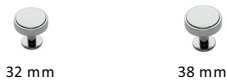

Product Dimensions (All dimensions are in millimeters unless otherwise indicated)

Projection	31	Maximum Diameter	32	Base	20

About the Finish

Polished Chrome

A bold, contemporary finish; low maintenance and easy to clean. The mirror effect reflects light and colour and will complement any colour scheme

Box Contains

- 1 Cabinet Knob
- All fixing screws and fasteners