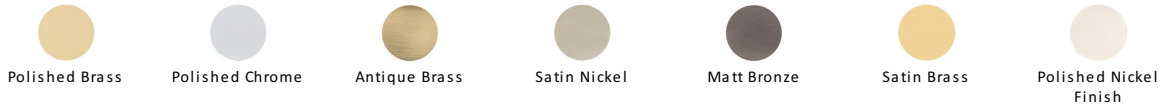

Stepped Disc Cabinet Knob

C3952 32-SB

Heritage Brass Cabinet Knob Stepped Disc Design 32mm Satin Brass finish

Material:
Solid Brass

Finish:
Satin Brass

Available Finishes

Polished Brass

Polished Chrome

Antique Brass

Satin Nickel

Matt Bronze

Satin Brass

Polished Nickel
Finish

Available Sizes

32 mm

38 mm