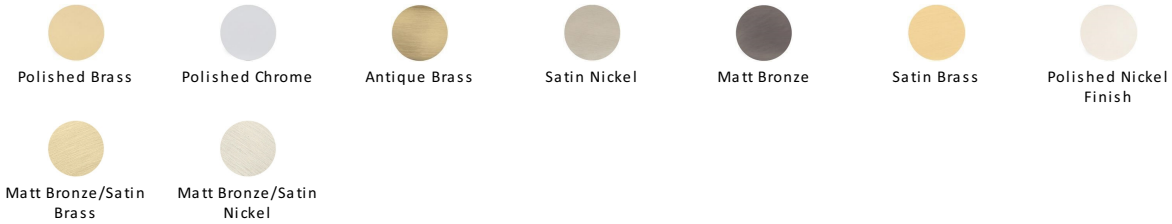

## Knurled Disc Cabinet Knob with Rose

C3882 38-PNF

Heritage Brass Cabinet Knob Knurled Disc Design with Rose 38mm Polished Nickel finish

**Material:**  
Solid Brass

**Finish:**  
Polished Nickel Finish

### Available Finishes

### Available Sizes

#### Polished Nickel Finish

With its subtle golden hue this is a mellow alternative to polished chrome. The finish is not coated and will oxidise naturally. If not regularly buffed with a soft cloth this finish will subtly change over time by taking on an aged patina.