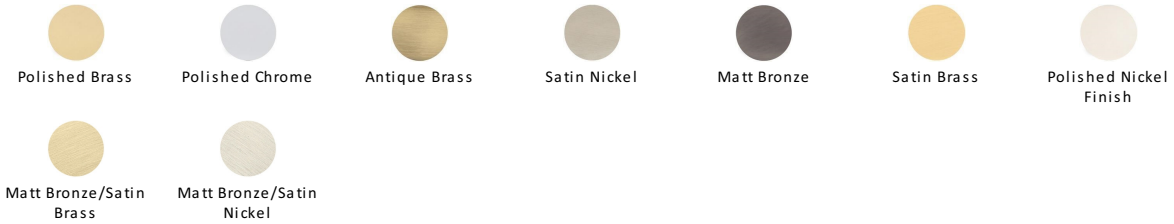

Knurled Disc Cabinet Knob with Rose

C3882 38-PC

Heritage Brass Cabinet Knob Knurled Disc Design with Rose 38mm Polished Chrome finish

Material:
Solid Brass

Finish:
Polished Chrome

Available Finishes

Available Sizes

32 mm

38 mm

Product Dimensions (All dimensions are in millimeters unless otherwise indicated)

Projection 31 **Maximum Diameter** 38 **Base** 20

About the Finish

Polished Chrome

A bold, contemporary finish; low maintenance and easy to clean. The mirror effect reflects light and colour and will complement any colour scheme