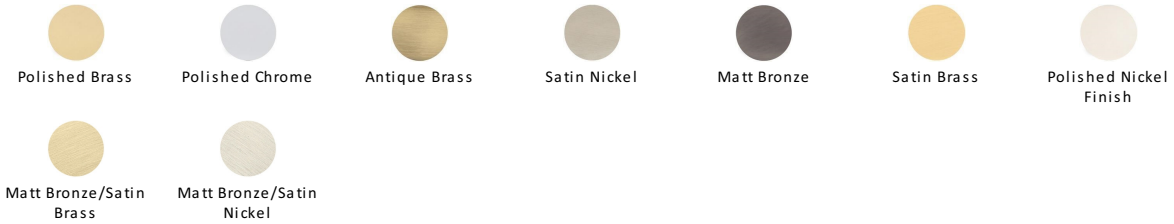

Knurled Disc Cabinet Knob with Rose

C3882 38-PB

Heritage Brass Cabinet Knob Knurled Disc Design with Rose 38mm Polished Brass finish

Material:
Solid Brass

Finish:
Polished Brass

Available Finishes

Available Sizes

32 mm

38 mm

Product Dimensions (All dimensions are in millimeters unless otherwise indicated)

Projection 31 **Maximum Diameter** 38 **Base** 20

About the Finish

Polished Brass

Warm, mellow with a sense of heritage and comfort this highly polished finish is opulent without being flamboyant. Polished Brass coordinates perfectly with traditional décor.