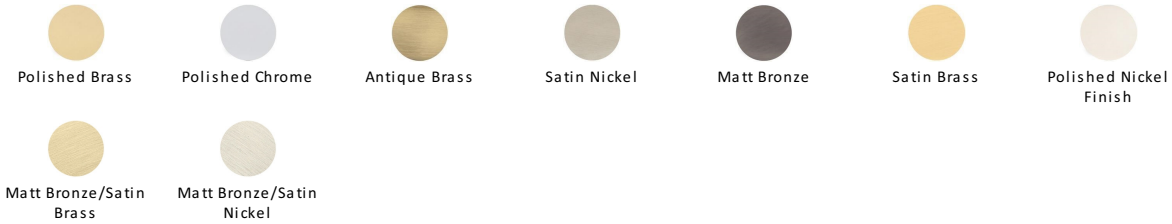

## Knurled Disc Cabinet Knob with Rose

C3882 38-BSN

Heritage Brass Cabinet Knob Knurled Disc Design with Rose 38mm Matt Bronze/Satin Nickel finish

**Material:**  
Solid Brass

**Finish:**  
Matt Bronze/Satin Nickel

### Available Finishes

### Available Sizes