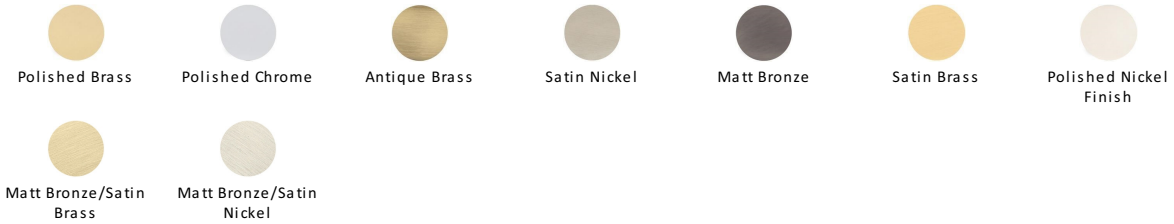

Knurled Disc Cabinet Knob with Rose

C3882 32-SN

Heritage Brass Cabinet Knob Knurled Disc Design with Rose 32mm Satin Nickel finish

Material:
Solid Brass

Finish:
Satin Nickel

Available Finishes

Available Sizes

Product Dimensions (All dimensions are in millimeters unless otherwise indicated)

Projection 31 **Maximum Diameter** 32 **Base** 20

About the Finish

Satin Nickel

With its honeyed grey tone created by brushed nickel plating on brass, this finish closely matches Stainless Steel but offers a warm and subtle alternative which is popular in traditional and modern décors.