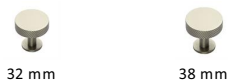

Knurled Disc Cabinet Knob with Rose

C3882 32-SN

Heritage Brass Cabinet Knob Knurled Disc Design with Rose 32mm Satin Nickel finish

Material:
Solid Brass

Finish:
Satin Nickel

Available Finishes

Available Sizes

Product Dimensions (All dimensions are in millimeters unless otherwise indicated)

Projection 31 **Maximum Diameter** 32 **Base** 20

About the Finish

Satin Nickel

With its honeyed grey tone created by brushed nickel plating on brass, this finish closely matches Stainless Steel but offers a warm and subtle alternative which is popular in traditional and modern décors.