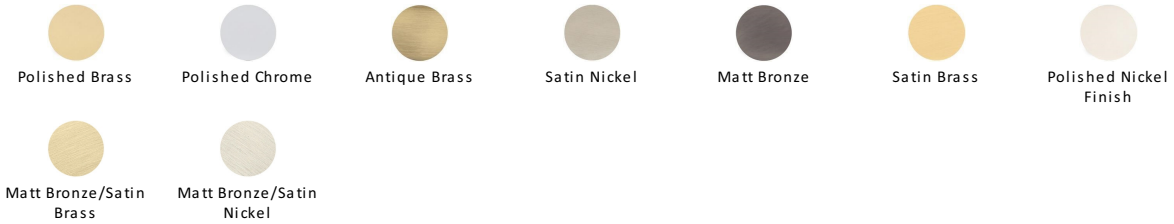

Knurled Disc Cabinet Knob with Rose

C3882 32-SB

Heritage Brass Cabinet Knob Knurled Disc Design with Rose 32mm Satin Brass finish

Material:
Solid Brass

Finish:
Satin Brass

Available Finishes

Available Sizes

Product Dimensions (All dimensions are in millimeters unless otherwise indicated)

Projection 31 **Maximum Diameter** 32 **Base** 20

About the Finish

Satin Brass

A modern alternative to the traditional polished brass, this attractive brushed texture beautifully mellows and adds warmth to both a traditional and a soft contemporary décor.