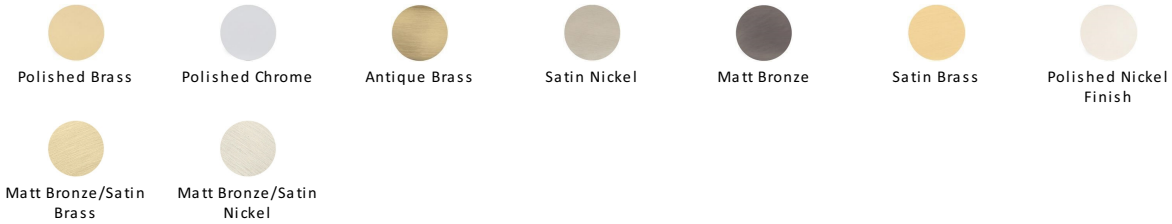

Knurled Disc Cabinet Knob with Rose

C3882 32-SB

Heritage Brass Cabinet Knob Knurled Disc Design with Rose 32mm Satin Brass finish

Material:
Solid Brass

Finish:
Satin Brass

Available Finishes

Available Sizes

32 mm

38 mm

Product Dimensions (All dimensions are in millimeters unless otherwise indicated)

Projection 31 **Maximum Diameter** 32 **Base** 20

About the Finish

Satin Brass

A modern alternative to the traditional polished brass, this attractive brushed texture beautifully mellows and adds warmth to both a traditional and a soft contemporary décor.