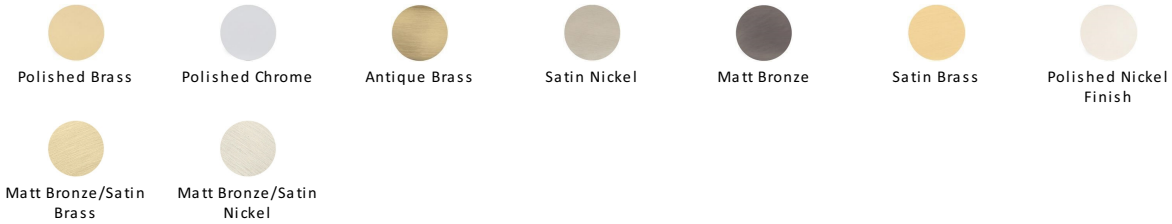

## Knurled Disc Cabinet Knob with Rose

C3882 32-PNF

Heritage Brass Cabinet Knob Knurled Disc Design with Rose 32mm Polished Nickel finish

**Material:**  
Solid Brass

**Finish:**  
Polished Nickel Finish

### Available Finishes

### Available Sizes

#### Polished Nickel Finish

With its subtle golden hue this is a mellow alternative to polished chrome. The finish is not coated and will oxidise naturally. If not regularly buffed with a soft cloth this finish will subtly change over time by taking on an aged patina.