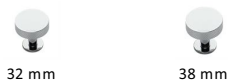

Knurled Disc Cabinet Knob with Rose

C3882 32-PC

Heritage Brass Cabinet Knob Knurled Disc Design with Rose 32mm Polished Chrome finish

Material:
Solid Brass

Finish:
Polished Chrome

Available Finishes

Available Sizes

Product Dimensions (All dimensions are in millimeters unless otherwise indicated)

Projection 31 **Maximum Diameter** 32 **Base** 20

About the Finish

Polished Chrome

A bold, contemporary finish; low maintenance and easy to clean. The mirror effect reflects light and colour and will complement any colour scheme