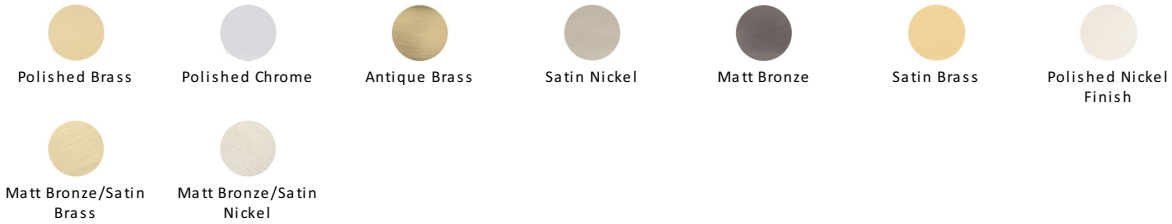

## Knurled Disc Cabinet Knob with Rose

C3882 32-PB

Heritage Brass Cabinet Knob Knurled Disc Design with Rose 32mm Polished Brass finish

**Material:**  
Solid Brass

**Finish:**  
Polished Brass

### Available Finishes

### About the Finish