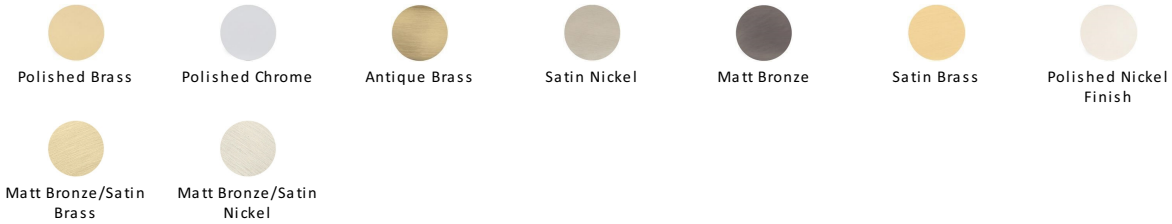

## Knurled Disc Cabinet Knob with Rose

C3882 32-BSN

Heritage Brass Cabinet Knob Knurled Disc Design with Rose 32mm Matt Bronze/Satin Nickel finish

**Material:**  
Solid Brass

**Finish:**  
Matt Bronze/Satin Nickel

### Available Finishes

### Available Sizes