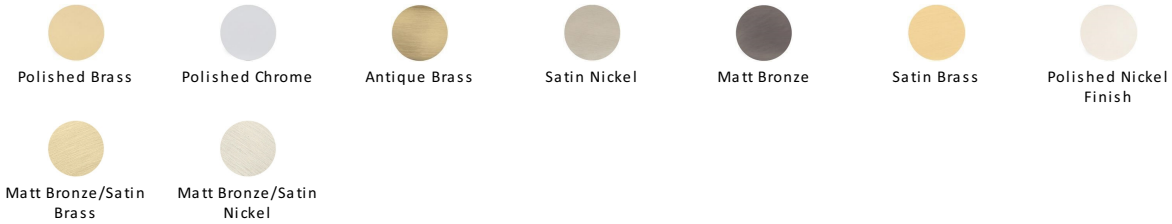

Domed Disc Cabinet Knob with Rose

C3878 38-SB

Heritage Brass Cabinet Knob Domed Disc Design with Rose 38mm Satin Brass finish

Material:
Solid Brass

Finish:
Satin Brass

Available Finishes

Available Sizes

Product Dimensions (All dimensions are in millimeters unless otherwise indicated)

Projection 34 **Maximum Diameter** 38 **Base** 20

About the Finish

Satin Brass

A modern alternative to the traditional polished brass, this attractive brushed texture beautifully mellows and adds warmth to both a traditional and a soft contemporary décor.