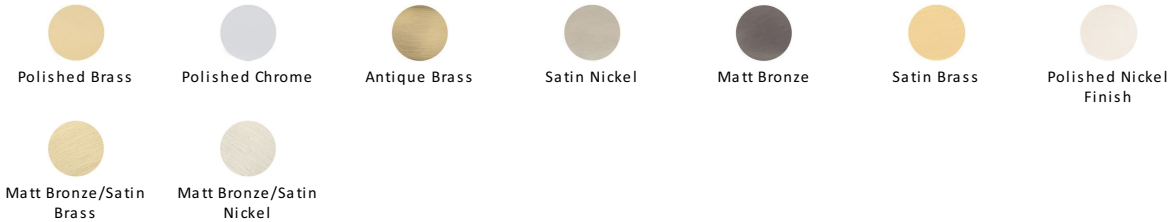

## Domed Disc Cabinet Knob with Rose

C3878 38-PNF

Heritage Brass Cabinet Knob Domed Disc Design with Rose 38mm Polished Nickel finish

**Material:**  
Solid Brass

**Finish:**  
Polished Nickel Finish

### Available Finishes

### Available Sizes

#### Polished Nickel Finish

With its subtle golden hue this is a mellow alternative to polished chrome. The finish is not coated and will oxidise naturally. If not regularly buffed with a soft cloth this finish will subtly change over time by taking on an aged patina.