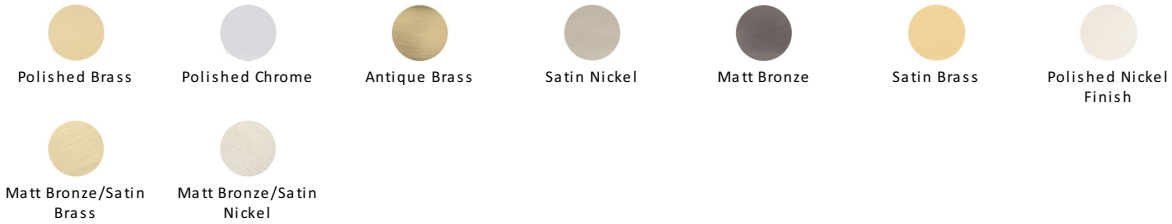

Domed Disc Cabinet Knob with Rose

C3878 38-AT

Heritage Brass Cabinet Knob Domed Disc Design with Rose 38mm Antique Brass finish

Material:
Solid Brass

Finish:
Antique Brass

Available Finishes

Available Sizes

Product Dimensions (All dimensions are in millimeters unless otherwise indicated)

Projection 34 **Maximum Diameter** 38 **Base** 20

About the Finish

Antique Brass

With russet hues and a brass undertone, this variation on brass retains a warm and mellow character but adds age and maturity by highlighting the variance of shades making each piece both alluring and unique.