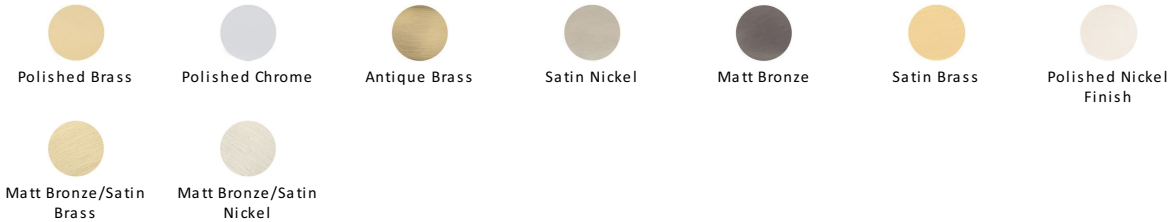

## Domed Disc Cabinet Knob with Rose

C3878 32-PNF

Heritage Brass Cabinet Knob Domed Disc Design with Rose 32mm Polished Nickel finish

**Material:**  
Solid Brass

**Finish:**  
Polished Nickel Finish

### Available Finishes

### Available Sizes

#### Polished Nickel Finish

With its subtle golden hue this is a mellow alternative to polished chrome. The finish is not coated and will oxidise naturally. If not regularly buffed with a soft cloth this finish will subtly change over time by taking on an aged patina.