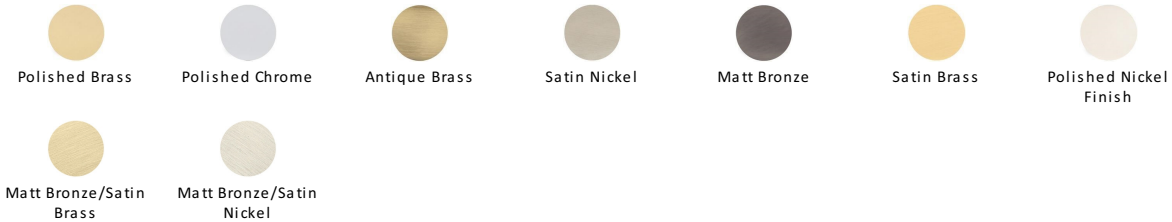

## Domed Disc Cabinet Knob with Rose

C3878 32-PNF

Heritage Brass Cabinet Knob Domed Disc Design with Rose 32mm Polished Nickel finish

**Material:**  
Solid Brass

**Finish:**  
Polished Nickel Finish

### Available Finishes

#### Polished Nickel Finish

With its subtle golden hue this is a mellow alternative to polished chrome. The finish is not coated and will oxidise naturally. If not regularly buffed with a soft cloth this finish will subtly change over time by taking on an aged patina.