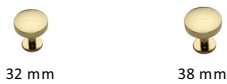

Domed Disc Cabinet Knob with Rose

C3878 32-PB

Heritage Brass Cabinet Knob Domed Disc Design with Rose 32mm Polished Brass finish

Material:
Solid Brass

Finish:
Polished Brass

Available Finishes

Available Sizes

Product Dimensions (All dimensions are in millimeters unless otherwise indicated)

Projection 34 **Maximum Diameter** 32 **Base** 20

About the Finish

Polished Brass

Warm, mellow with a sense of heritage and comfort this highly polished finish is opulent without being flamboyant. Polished Brass coordinates perfectly with traditional décor.