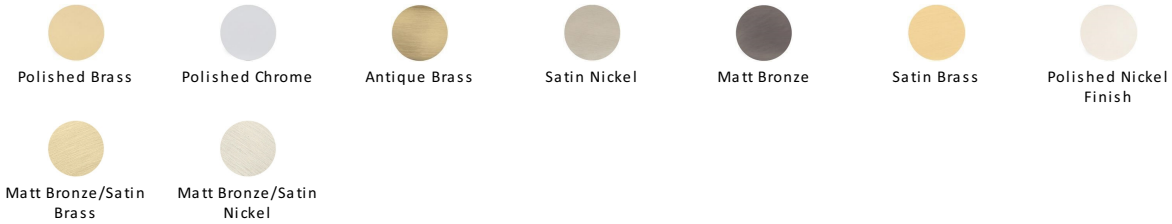

## Domed Disc Cabinet Knob with Rose

C3878 32-BSB

Heritage Brass Cabinet Knob Domed Disc Design with Rose 32mm Matt Bronze/Satin Brass finish

**Material:**  
Solid Brass

**Finish:**  
Matt Bronze/Satin Brass

### Available Finishes

### Available Sizes