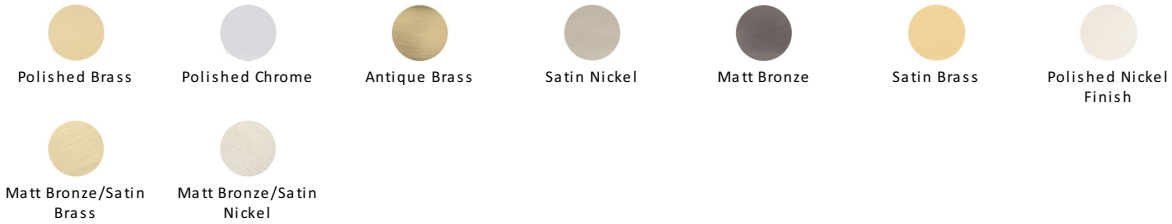

Round Hammered Cabinet Knob with Rose

C3876 38-SN

Heritage Brass Cabinet Knob Round Hammered Design with Rose 38mm Satin Nickel finish

Material:
Solid Brass

Finish:
Satin Nickel

Available Finishes

Available Sizes

Product Dimensions (All dimensions are in millimeters unless otherwise indicated)

Projection 34 **Maximum Diameter** 38 **Base** 20

About the Finish

Satin Nickel

With its honeyed grey tone created by brushed nickel plating on brass, this finish closely matches Stainless Steel but offers a warm and subtle alternative which is popular in traditional and modern décors.