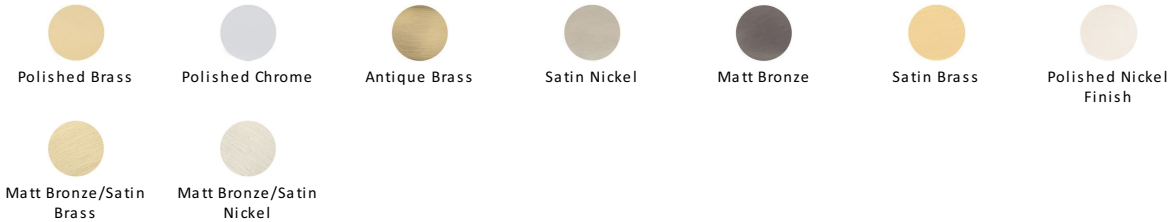

Round Hammered Cabinet Knob with Rose

C3876 38-PB

Heritage Brass Cabinet Knob Round Hammered Design with Rose 38mm Polished Brass finish

Material:
Solid Brass

Finish:
Polished Brass

Available Finishes

Available Sizes

32 mm

38 mm

Product Dimensions (All dimensions are in millimeters unless otherwise indicated)

Projection 34 **Maximum Diameter** 38 **Base** 20

About the Finish

Polished Brass

Warm, mellow with a sense of heritage and comfort this highly polished finish is opulent without being flamboyant. Polished Brass coordinates perfectly with traditional décor.