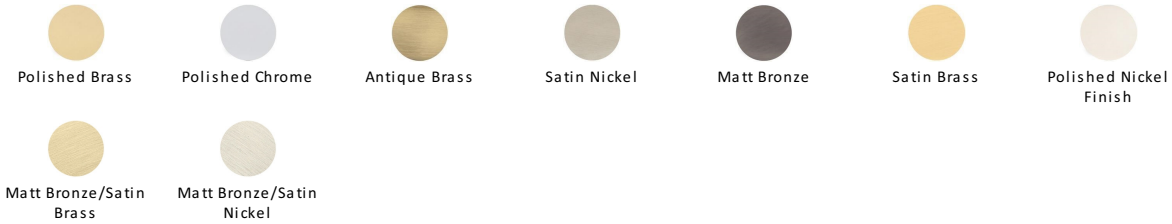

## Round Hammered Cabinet Knob with Rose

C3876 38-PB

Heritage Brass Cabinet Knob Round Hammered Design with Rose 38mm Polished Brass finish

**Material:**  
Solid Brass

**Finish:**  
Polished Brass

### Available Finishes

### Available Sizes

### About the Finish