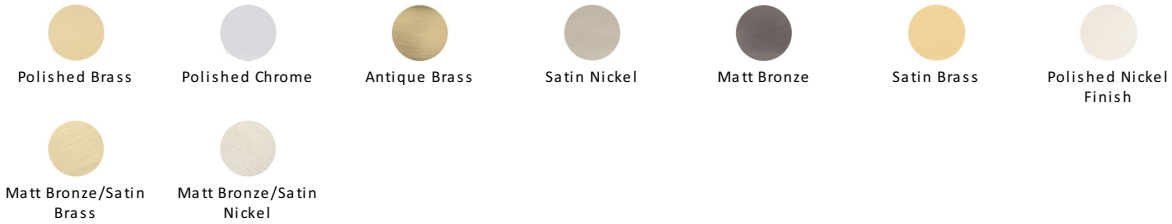

## Round Hammered Cabinet Knob with Rose

C3876 38-BSB

Heritage Brass Cabinet Knob Round Hammered Design with Rose 38mm Matt Bronze/Satin Brass finish

**Material:**  
Solid Brass

**Finish:**  
Matt Bronze/Satin Brass

### Available Finishes

### Available Sizes