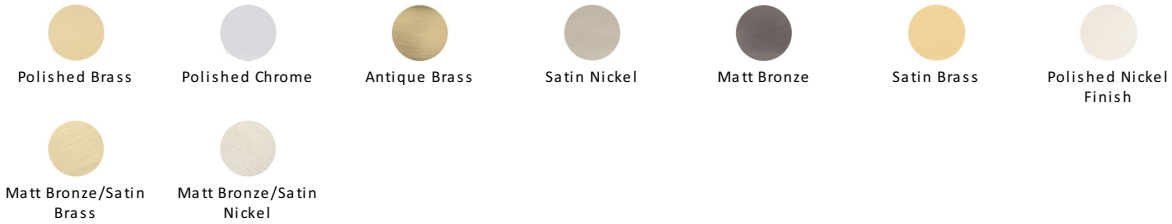

Round Hammered Cabinet Knob with Rose

C3876 38-BSB

Heritage Brass Cabinet Knob Round Hammered Design with Rose 38mm Matt Bronze/Satin Brass finish

Material:
Solid Brass

Finish:
Matt Bronze/Satin Brass

Available Finishes

Available Sizes

Product Dimensions (All dimensions are in millimeters unless otherwise indicated)

Projection   34   **Maximum Diameter**   38   **Base**   20

Box Contains

- 1 Cabinet Knob
- All fixing screws and fasteners