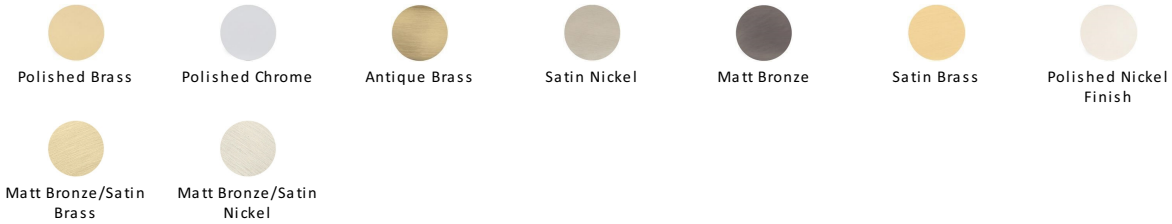

Round Hammered Cabinet Knob with Rose

C3876 32-PNF

Heritage Brass Cabinet Knob Round Hammered Design with Rose 32mm Polished Nickel finish

Material:
Solid Brass

Finish:
Polished Nickel Finish

Available Finishes

Available Sizes

Product Dimensions (All dimensions are in millimeters unless otherwise indicated)

Projection 34 **Maximum Diameter** 32 **Base** 20

About the Finish

Polished Nickel Finish

With its subtle golden hue this is a mellow alternative to polished chrome. The finish is not coated and will oxidise naturally. If not regularly buffed with a soft cloth this finish will subtly change over time by taking on an aged patina.