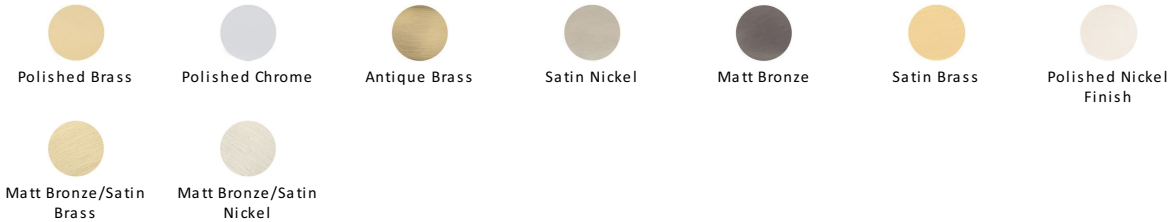

Round Hammered Cabinet Knob with Rose

C3876 32-PC

Heritage Brass Cabinet Knob Round Hammered Design with Rose 32mm Polished Chrome finish

Material:
Solid Brass

Finish:
Polished Chrome

Available Finishes

Available Sizes

Product Dimensions (All dimensions are in millimeters unless otherwise indicated)

Projection 34 **Maximum Diameter** 32 **Base** 20

About the Finish

Polished Chrome

A bold, contemporary finish; low maintenance and easy to clean. The mirror effect reflects light and colour and will complement any colour scheme