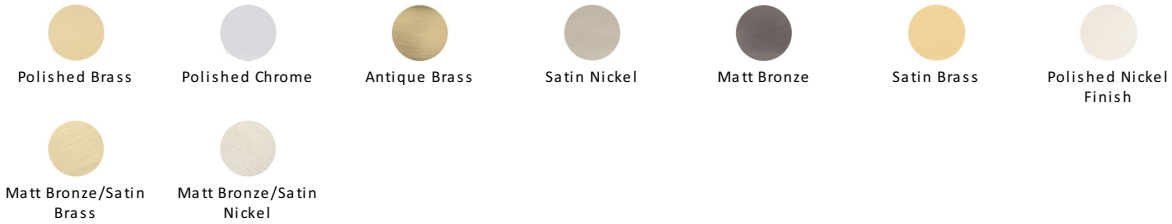

Round Hammered Cabinet Knob with Rose

C3876 32-PB

Heritage Brass Cabinet Knob Round Hammered Design with Rose 32mm Polished Brass finish

Material:
Solid Brass

Finish:
Polished Brass

Available Finishes

Available Sizes

Product Dimensions (All dimensions are in millimeters unless otherwise indicated)

Projection 34 **Maximum Diameter** 32 **Base** 20

About the Finish

Polished Brass

Warm, mellow with a sense of heritage and comfort this highly polished finish is opulent without being flamboyant. Polished Brass coordinates perfectly with traditional décor.