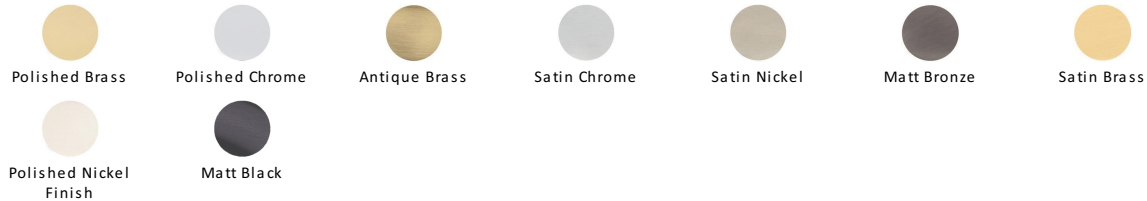

Bridge Cabinet Pull Handle

C3684 96-PNF

Heritage Brass Cabinet Pull Bridge Design 96mm CTC Polished Nickel Finish

Material:

Solid Brass

Finish:

Polished Nickel Finish

Available Finishes

Available Sizes

Product Dimensions (All dimensions are in millimeters unless otherwise indicated)

Length	127	CTC	96	Width	15	Projection	24
Base	24 x 7						

About the Finish

Polished Nickel Finish

With its subtle golden hue this is a mellow alternative to polished chrome. The finish is not coated and will oxidise naturally. If not regularly buffed with a soft cloth this finish will subtly change over time by taking on an aged patina.