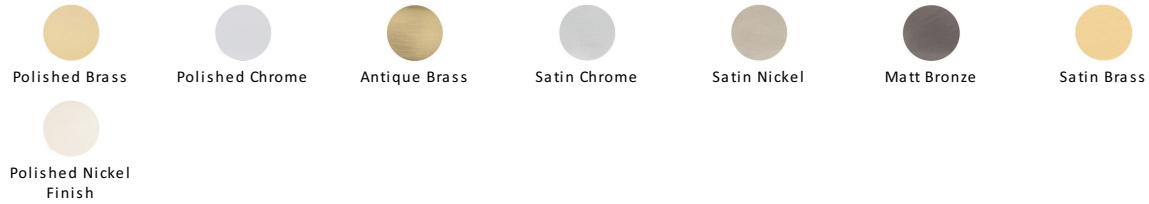

Globe Cabinet Knob

C3627-SB

Heritage Brass Cabinet Knob Globe Design 25mm Satin Brass finish

Material:
Solid Brass

Finish:
Satin Brass

Available Finishes

Product Dimensions (All dimensions are in millimeters unless otherwise indicated)

Projection 24 **Maximum Diameter** 25 **Base** 12

About the Finish

Satin Brass

A modern alternative to the traditional polished brass, this attractive brushed texture beautifully mellows and adds warmth to both a traditional and a soft contemporary décor.