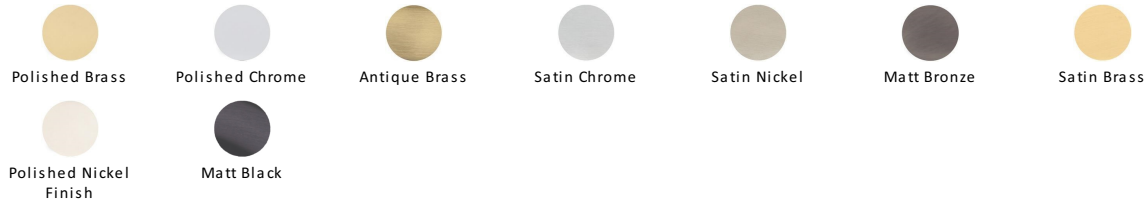

T-Bar Raindrop Cabinet Pull Handle

C3570 192-PNF

Heritage Brass Cabinet Pull T-Bar Raindrop Design 192mm CTC Polished Nickel Finish

Material:

Solid Brass

Finish:

Polished Nickel Finish

Available Finishes

Polished Nickel Finish

With its subtle golden hue this is a mellow alternative to polished chrome. The finish is not coated and will oxidise naturally. If not regularly buffed with a soft cloth this finish will subtly change over time by taking on an aged patina.