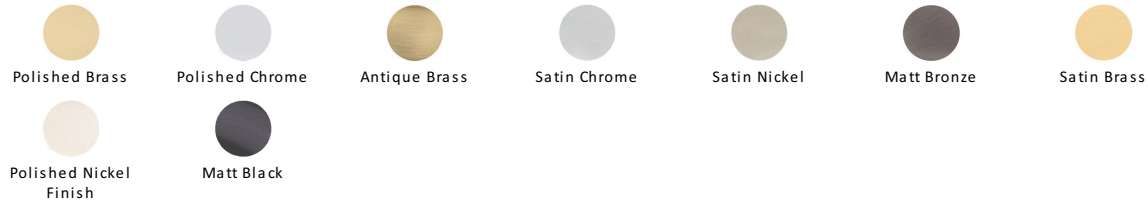

## T-Bar Raindrop Cabinet Pull Handle

C3570 128-PNF

Heritage Brass Cabinet Pull T-Bar Raindrop Design 128mm CTC Polished Nickel Finish

**Material:**

Solid Brass

**Finish:**

Polished Nickel Finish

### Available Finishes

### Available Sizes

#### Polished Nickel Finish

With its subtle golden hue this is a mellow alternative to polished chrome. The finish is not coated and will oxidise naturally. If not regularly buffed with a soft cloth this finish will subtly change over time by taking on an aged patina.