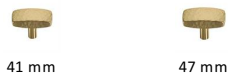

Rectangular Hammered Cabinet Knob

C3386 41-SB

Heritage Brass Cabinet Knob Rectangular Hammered Design 41mm Satin Brass finish

Material:
Solid Brass

Finish:
Satin Brass

Available Finishes

Available Sizes

Product Dimensions (All dimensions are in millimeters unless otherwise indicated)

Length	41	Width	22	Projection	28	Base	9
---------------	----	--------------	----	-------------------	----	-------------	---

About the Finish

Satin Brass

A modern alternative to the traditional polished brass, this attractive brushed texture beautifully mellows and adds warmth to both a traditional and a soft contemporary décor.