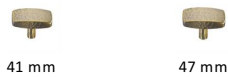

Rectangular Hammered Cabinet Knob

C3386 41-AT

Heritage Brass Cabinet Knob Rectangular Hammered Design 41mm Antique Brass finish

Material:
Solid Brass

Finish:
Antique Brass

Available Finishes

Available Sizes

Product Dimensions (All dimensions are in millimeters unless otherwise indicated)

Length	41	Width	22	Projection	28	Base	9
---------------	----	--------------	----	-------------------	----	-------------	---