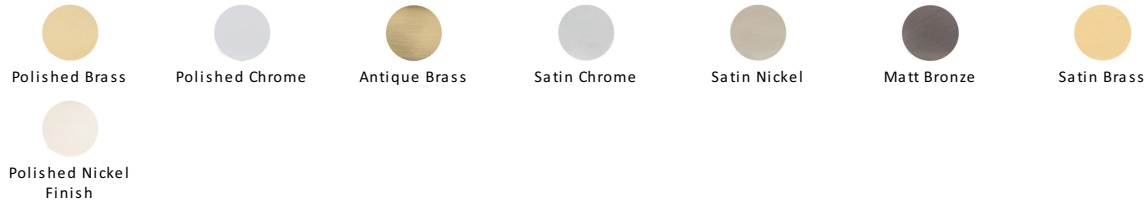

Rectangular Hammered Cabinet Knob

C3386 41-AT

Heritage Brass Cabinet Knob Rectangular Hammered Design 41mm Antique Brass finish

Material:
Solid Brass

Finish:
Antique Brass

Available Finishes

Available Sizes

About the Finish

Antique Brass

With russet hues and a brass undertone, this variation on brass retains a warm and mellow character but adds age and maturity by highlighting the variance of shades making each piece both alluring and unique.